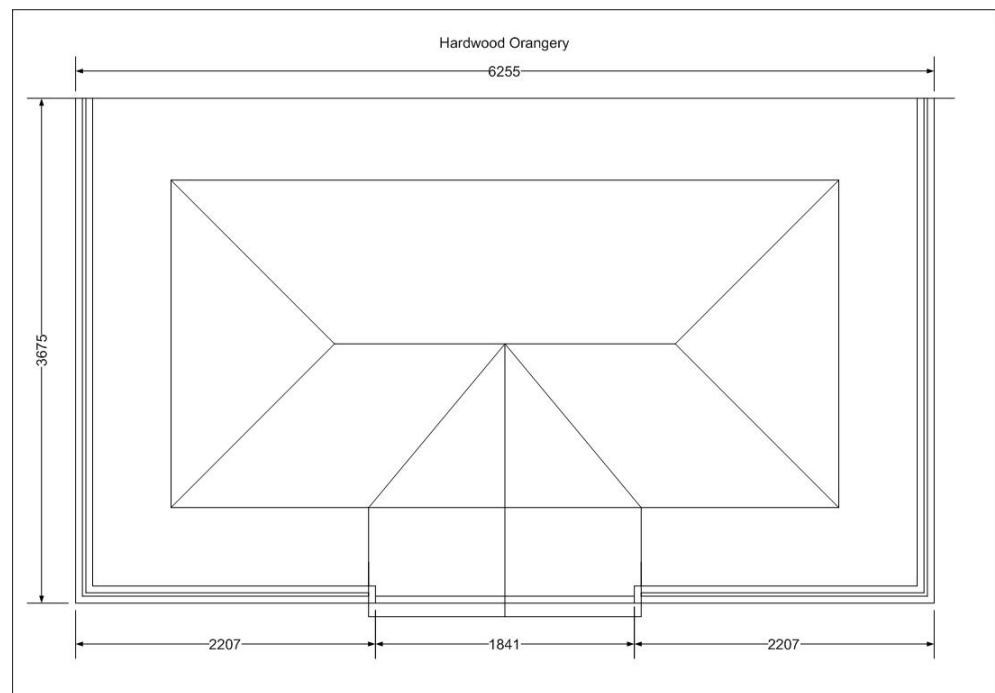

Ex Display Model

Hardwood Orangery  
22.75 Square Metres

- Base & Brickwork
- Conservatory
- Installation

● Base & Brickwork	£ 12285.00
Subject to Survey	
● Conservatory	£ 12000.00
Sold as seen on site	
● Installation from	£ 3950.00
● Grand Total	£ 28235.00