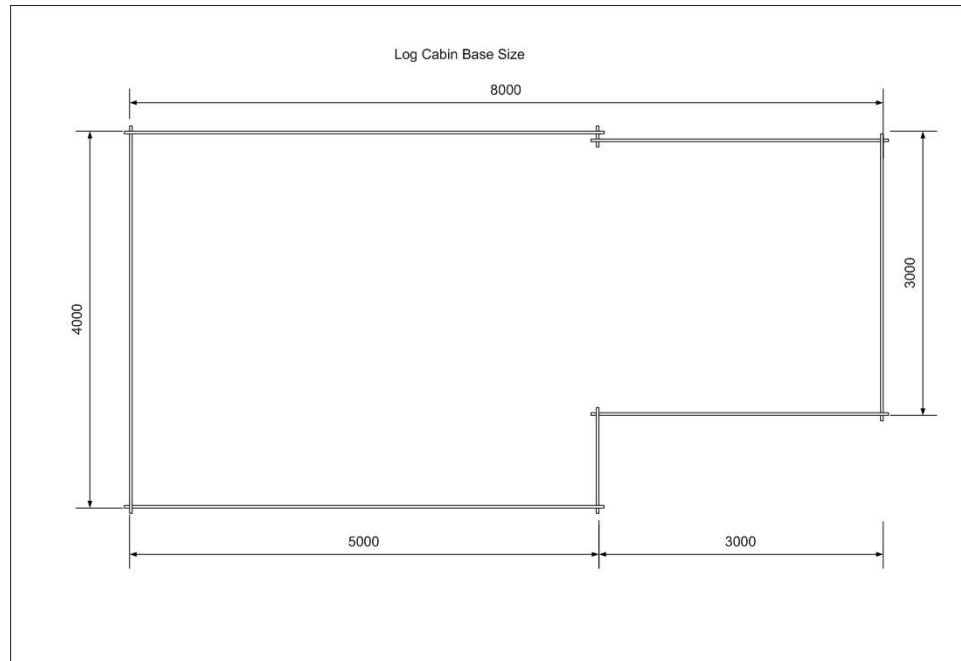

Log Cabin

- Base
- Log Cabin
- Installation

● Base and Cabin	Sold as seen on site	£ 4000.00
● Installation from		£ 2350.00
● Insulation		£ 800.00
● Grand Total		£ 7150.00