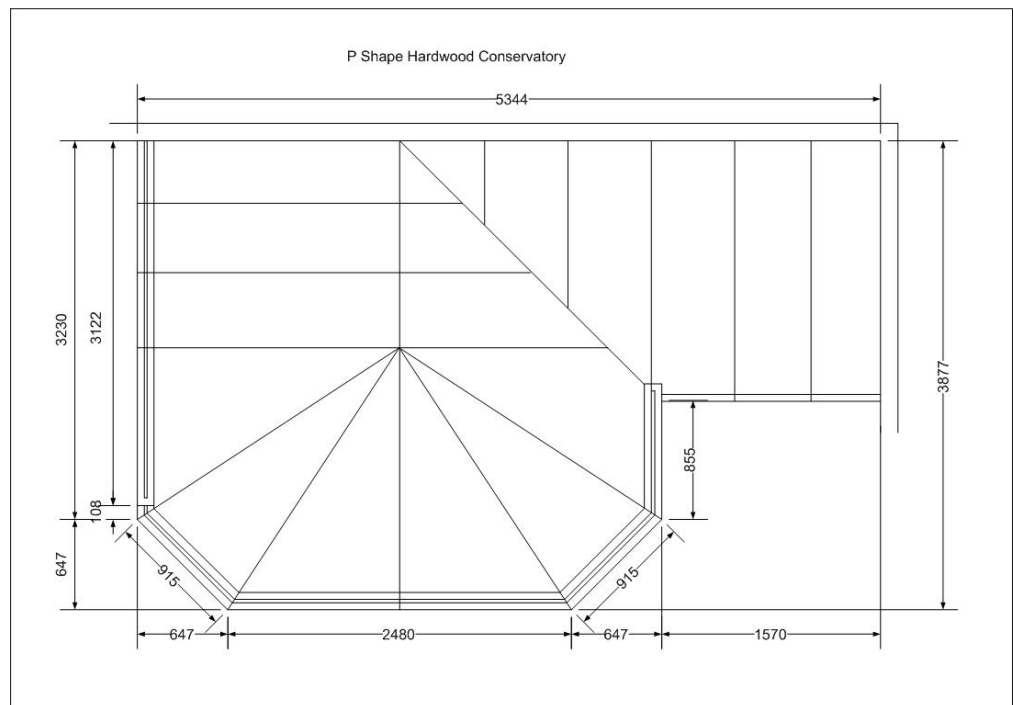

Ex Display Model

P Shape
Hardwood Conservatory
21.77 Square Metres

- Base & Brickwork
- Conservatory
- Installation

● Base & Brickwork	£ 11755.00
Subject to Survey	
● Conservatory	£ 5000.00
Sold as seen on site	
● Installation from	£ 2976.00
● Grand Total	£ 19731.00