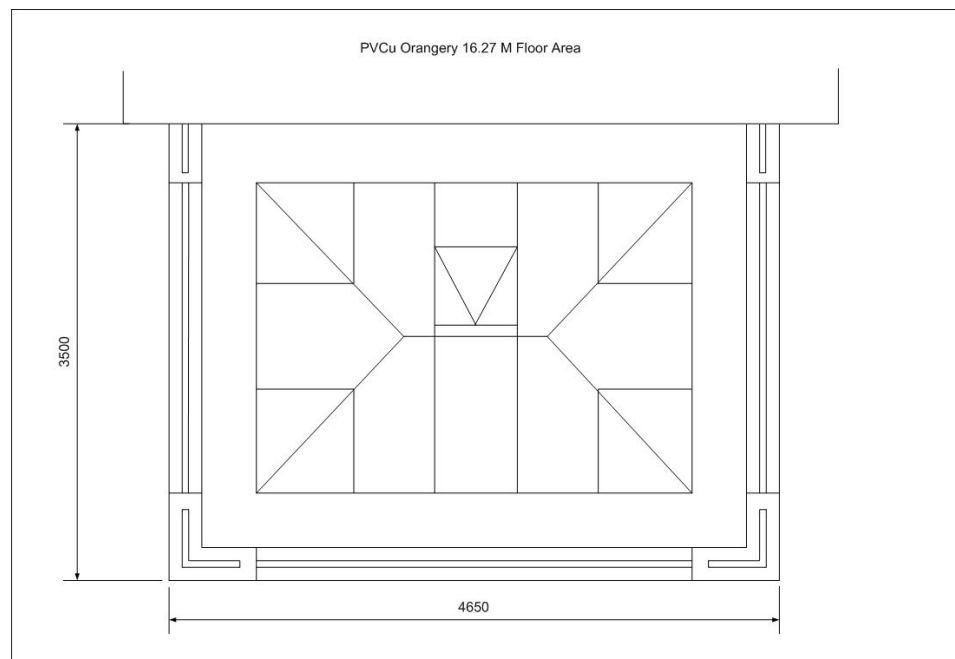

PVCu Orangery
16.27 Square Metres

- Base & Brickwork
- Conservatory
- Installation

● Base & Brickwork from	£ 7335.00
● Conservatory Sold as seen on site	£ 5000.00
● Installation from	£ 2976.00
● Grand Total	£ 15311.00