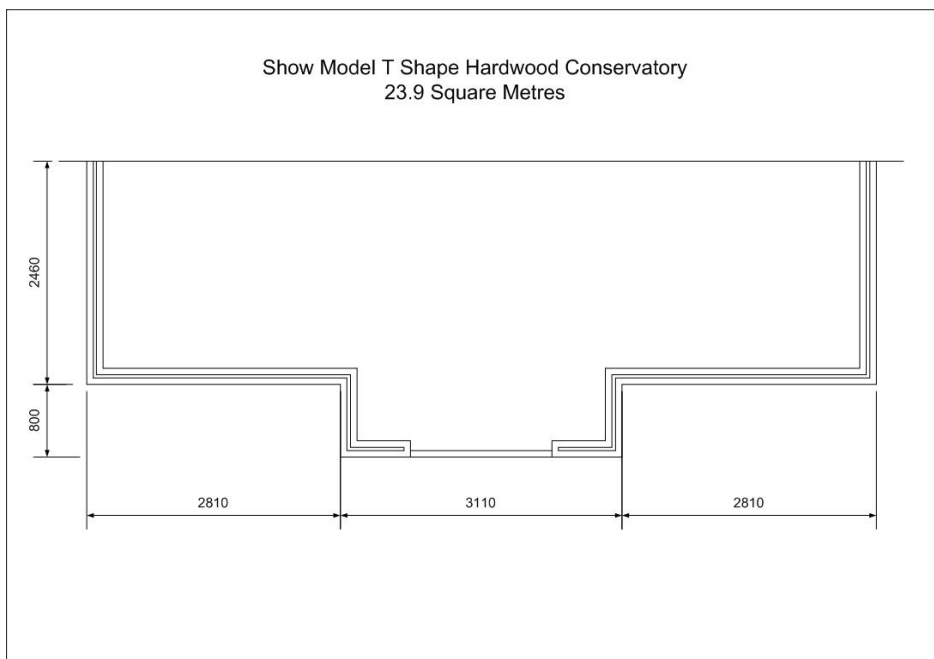

Ex Display Model

T Shape  
Hardwood Conservatory  
23.9 Square Metres

Show Model T Shape Hardwood Conservatory  
23.9 Square Metres

- Base & Brickwork
- Conservatory
- Installation

● Base & Brickwork	£ 6195.00
Subject to Survey	
● Conservatory	
Sold as seen on site	£ 4300.00
● Installation from	£ 3500.00
● Grand Total	£ 13995.00